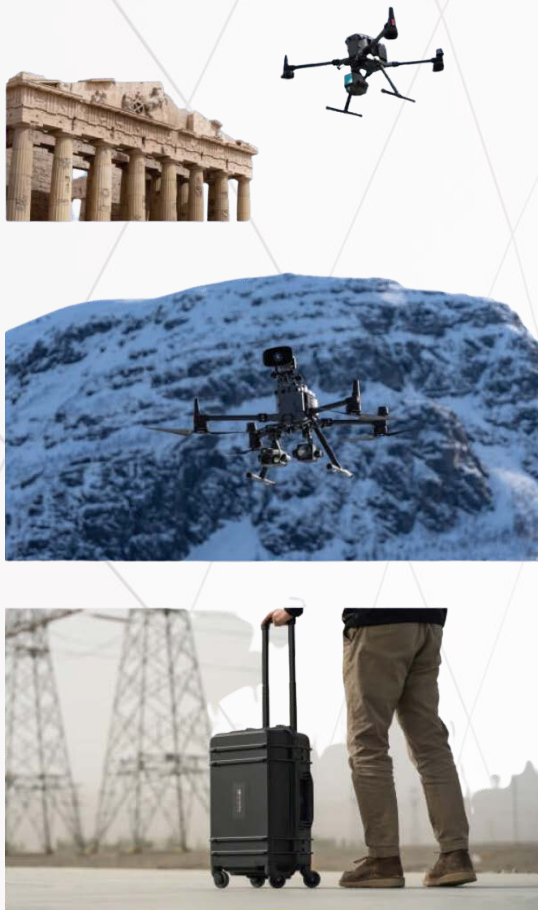

# MATRICE 350 RTK

FULLY POWERED TO FORGE AHEAD

## Powerful Operation Performance<sup>[1]</sup>

- 55-Min Max Flight Time
- IP55 Rating
- -20° to 50° C (-4° to 122° F) Operating Temperature
- 7000m Max Flight Altitude
- 2.7kg Max Payload